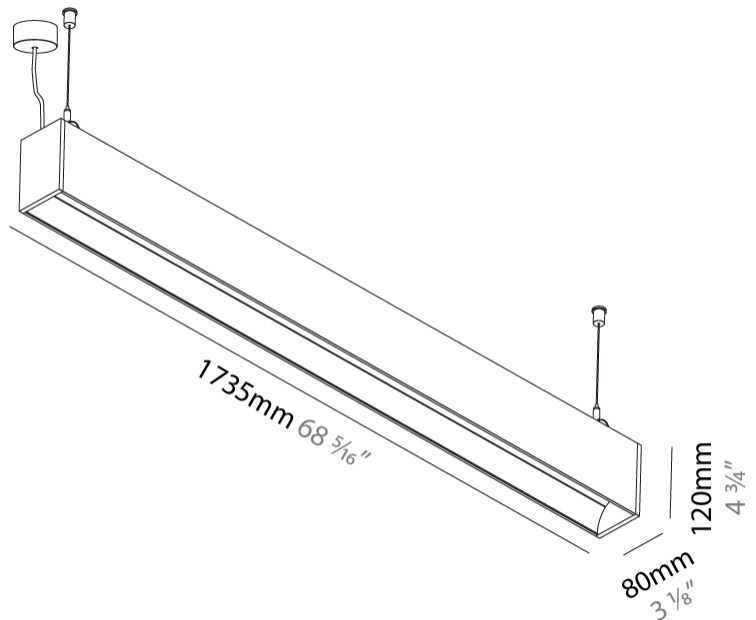

GENERAL

Series: Groove
Subseries: Groove Square
Brand: Prolicht
Division: Architectural
Mounting Type: Suspension
Mounting Location: Ceiling
Subcategory: Profile

PHYSICAL

Shape: Rectangle
Length (mm): 1735
Length (in): 68 5/16
Width (mm): 80
Width (in): 3 1/8
Height (mm): 120
Height (in): 4 3/4
Max. Overall Height (mm): 2120
Max. Overall Height (in): 83 7/16
Light Distribution: Direct
Weight (kg): 7.787
Weight (lbs): 17.167
Diffuser: PMMA - Opal
Fixture Finish: ANA / SSR / BKV / CWI / CRY / HAB / MSR / UFT / ITA / RUA / OGR / FTG / MYG / RWR / LOD / PUS / FRO / FUP / KIA / POP / BLS / SPG / MEY / GOH / GUM / CHC / COM / ABZ / JAG / OBR / MOS / ROR
Fixture Material: Aluminum
Cable Details: 2000mm or 4000mm Transparent Cable
Upon Request: Cable colour - White / Black / Orange / Red

ELECTRICAL

Lamp Type: LED (Zhaga Standard)
Input Wattage (W): 30.4
Total Output Wattage (W): 24 / 19.2 (3500K)
Dimming: 0-10V Dimming / Phase Dimming (120Vac Only)
Driver Included: Yes
Driver Location: Integrated
Driver Type: Constant Current - 120 / 277Vac
Driver Class: Class 2
Input Voltage (V): 120 - 277
Constant Current (MA): 350 / 600 (3500K)

LED

Color Temperature (°K): 3000 / 3500 / 4000
Max. Delivered Lumen (lm): 2050 / 2127 / 2170
CRI: >90 CRI
Lamp Life (hrs): 50000

OPTICAL

RATINGS AND CERTIFICATIONS

Certified By: Certified for North American Standards
IP rating: IP20