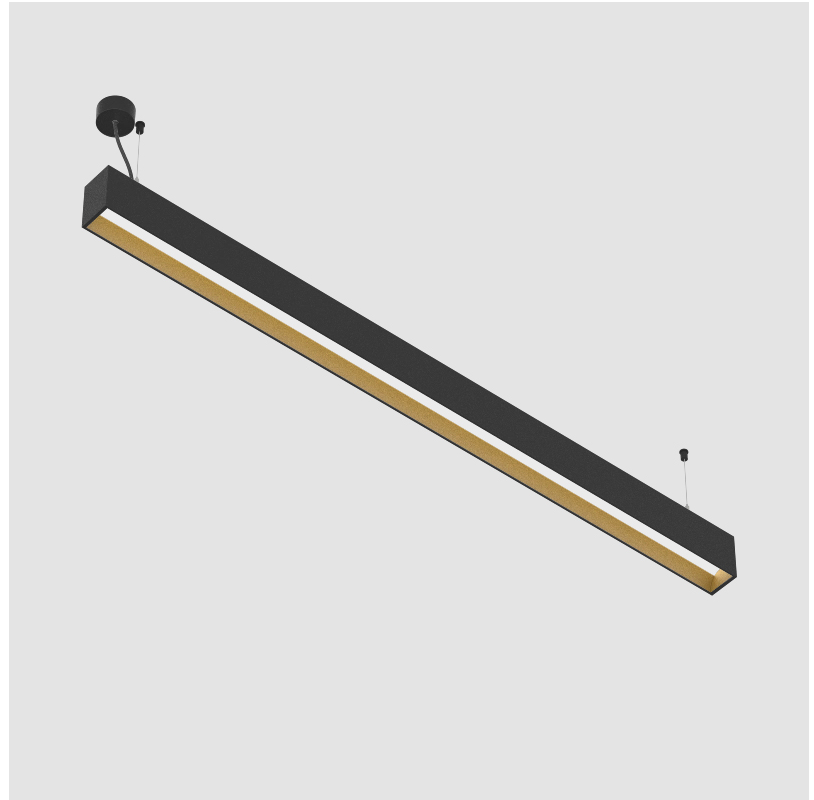

GENERAL

Series: Groove
Subseries: Groove Square
Brand: Prolicht
Division: Architectural
Mounting Type: Suspension
Mounting Location: Ceiling
Subcategory: Profile

PHYSICAL

Shape: Rectangle
Length (mm): 1735
Length (in): 68 5/16
Width (mm): 80
Width (in): 3 1/8
Height (mm): 120
Height (in): 4 3/4
Max. Overall Height (mm): 2120
Max. Overall Height (in): 83 7/16
Light Distribution: Direct
Weight (kg): 7.787
Weight (lbs): 17.167
Diffuser: PMMA - Opal
Fixture Finish: ANA / SSR / BKV / CWI / CRY / HAB / MSR / UFT / ITA / RUA / OGR / FTG / MYG / RWR / LOD / PUS / FRO / FUP / KIA / POP / BLS / SPG / MEY / GOH / GUM / CHC / COM / ABZ / JAG / OBR / MOS / ROR
Fixture Material: Aluminum
Cable Details: 2000mm or 4000mm Transparent Cable
Upon Request: Cable colour - White / Black / Orange / Red

ELECTRICAL

Lamp Type: LED (Zhaga Standard)
Input Wattage (W): 30.4
Total Output Wattage (W): 24 / 19.2 (3500K)
Dimming: 0-10V Dimming / Phase Dimming (120Vac Only)
Driver Included: Yes
Driver Location: Integrated
Driver Type: Constant Current - 120 / 277Vac
Driver Class: Class 2
Input Voltage (V): 120 - 277
Constant Current (MA): 350 / 600 (3500K)

LED

Color Temperature (°K): 3000 / 3500 / 4000
Max. Delivered Lumen (lm): 2050 / 2127 / 2170
CRI: >90 CRI
Lamp Life (hrs): 50000

OPTICAL

RATINGS AND CERTIFICATIONS

Certified By: Certified for North American Standards
IP rating: IP20